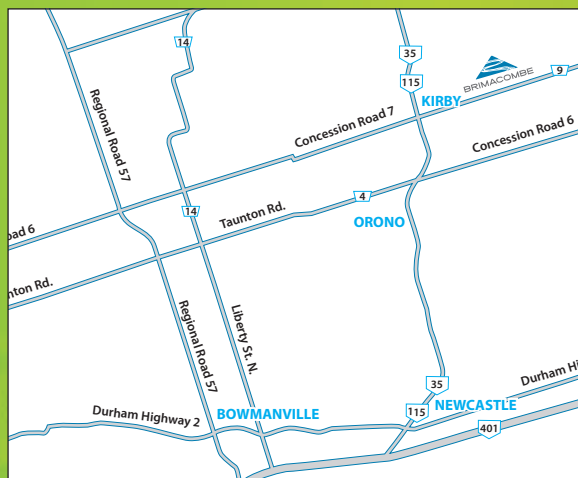

WE MAKE ORGANIZING YOUR TRIP EASY!

With Our Exclusive Online Registration System

We collaborated with educators and web developers to create an exclusive online registration system offered only by Brimacombe. Using this secure, easy-to-use online system you and your students will be on the slopes in no time!

Call or email us today for more details!
905-983-6451 schools@brimacombe.ca

brimacombe.ca/schools

BRIMACOMBE